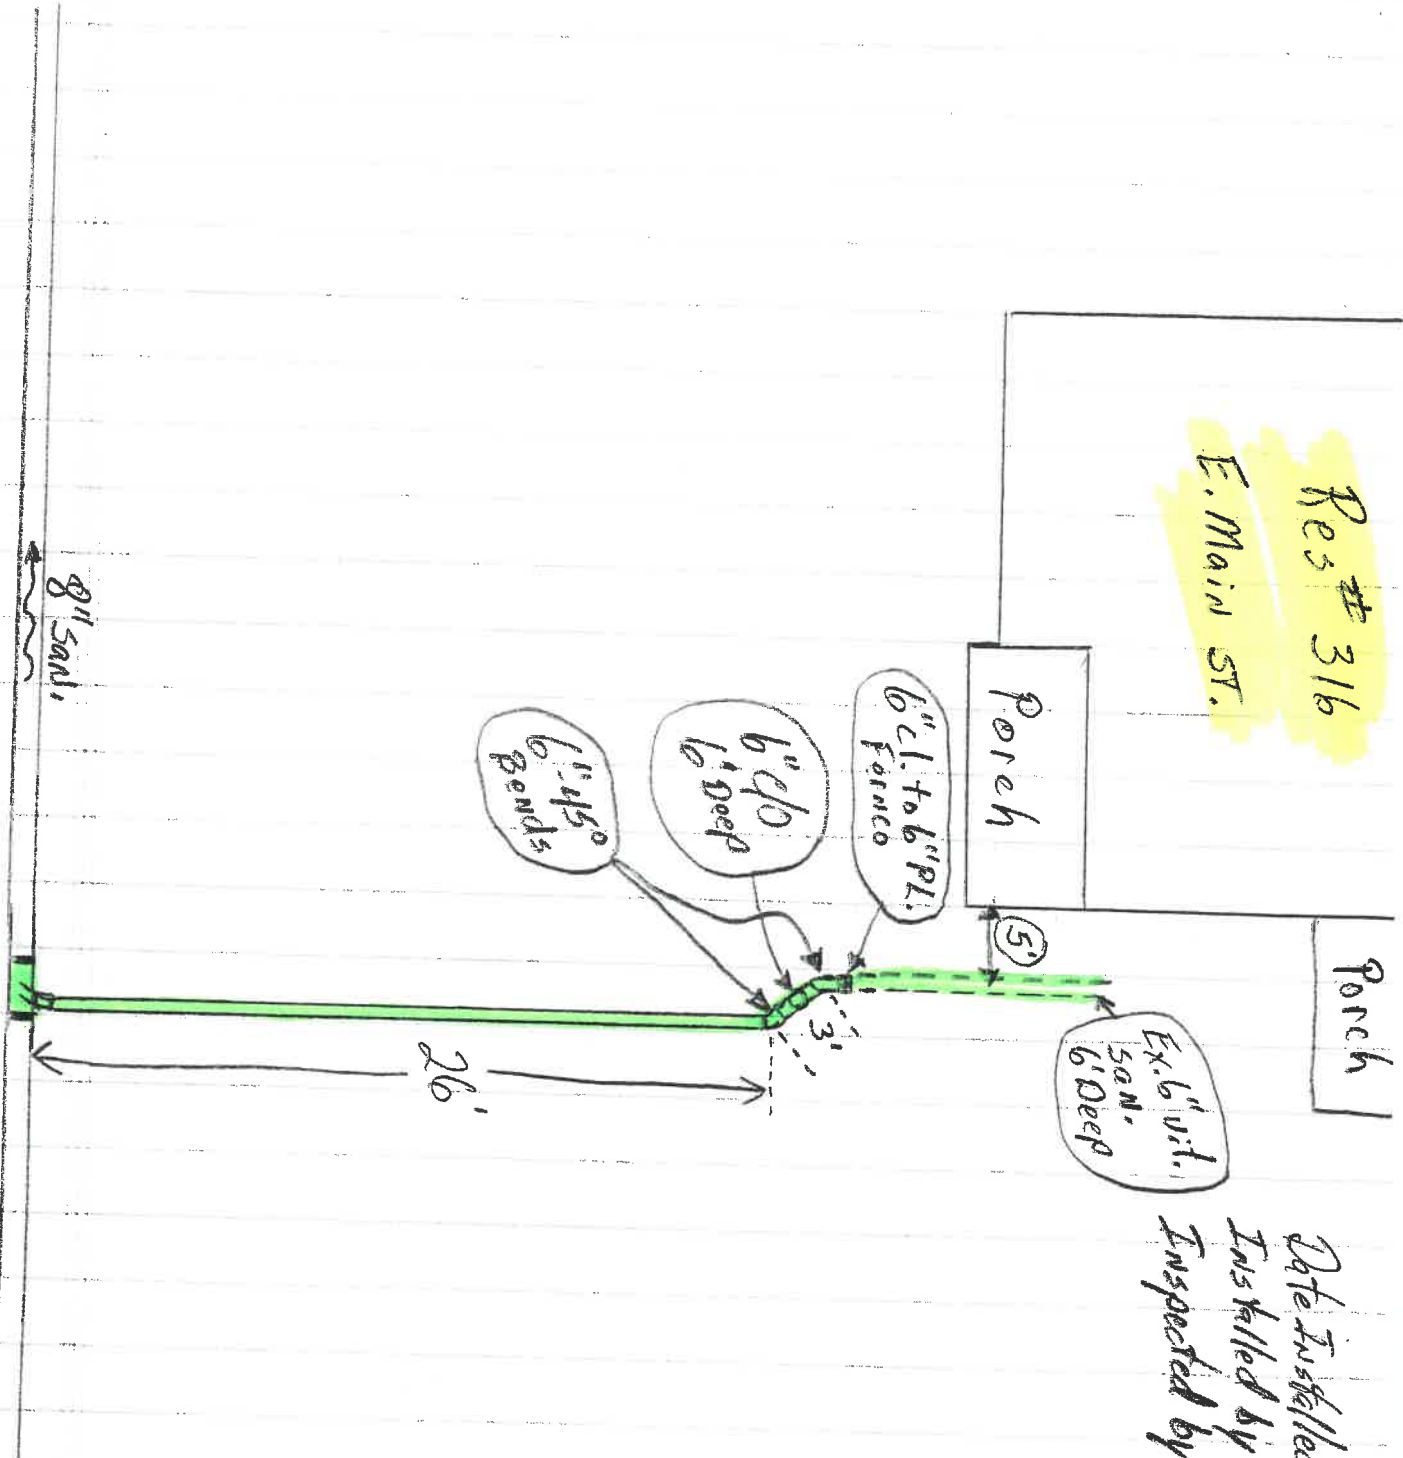

Res # 316
E. Main St.

Date Installed: 10-29-04
Installed by: B. Hill's Excav.
Inspected by: Rex Mall

Res # 316

E. Main St.

Date Installed: 10-29-04
Installed by: P. Hill's Excav.
Inspected by: Rex Mall

Res # 316
E. Main ST.

Date Installed: 10-29-04
Installed by: P. Hill's Erect.
Inspected by: Rex Mall