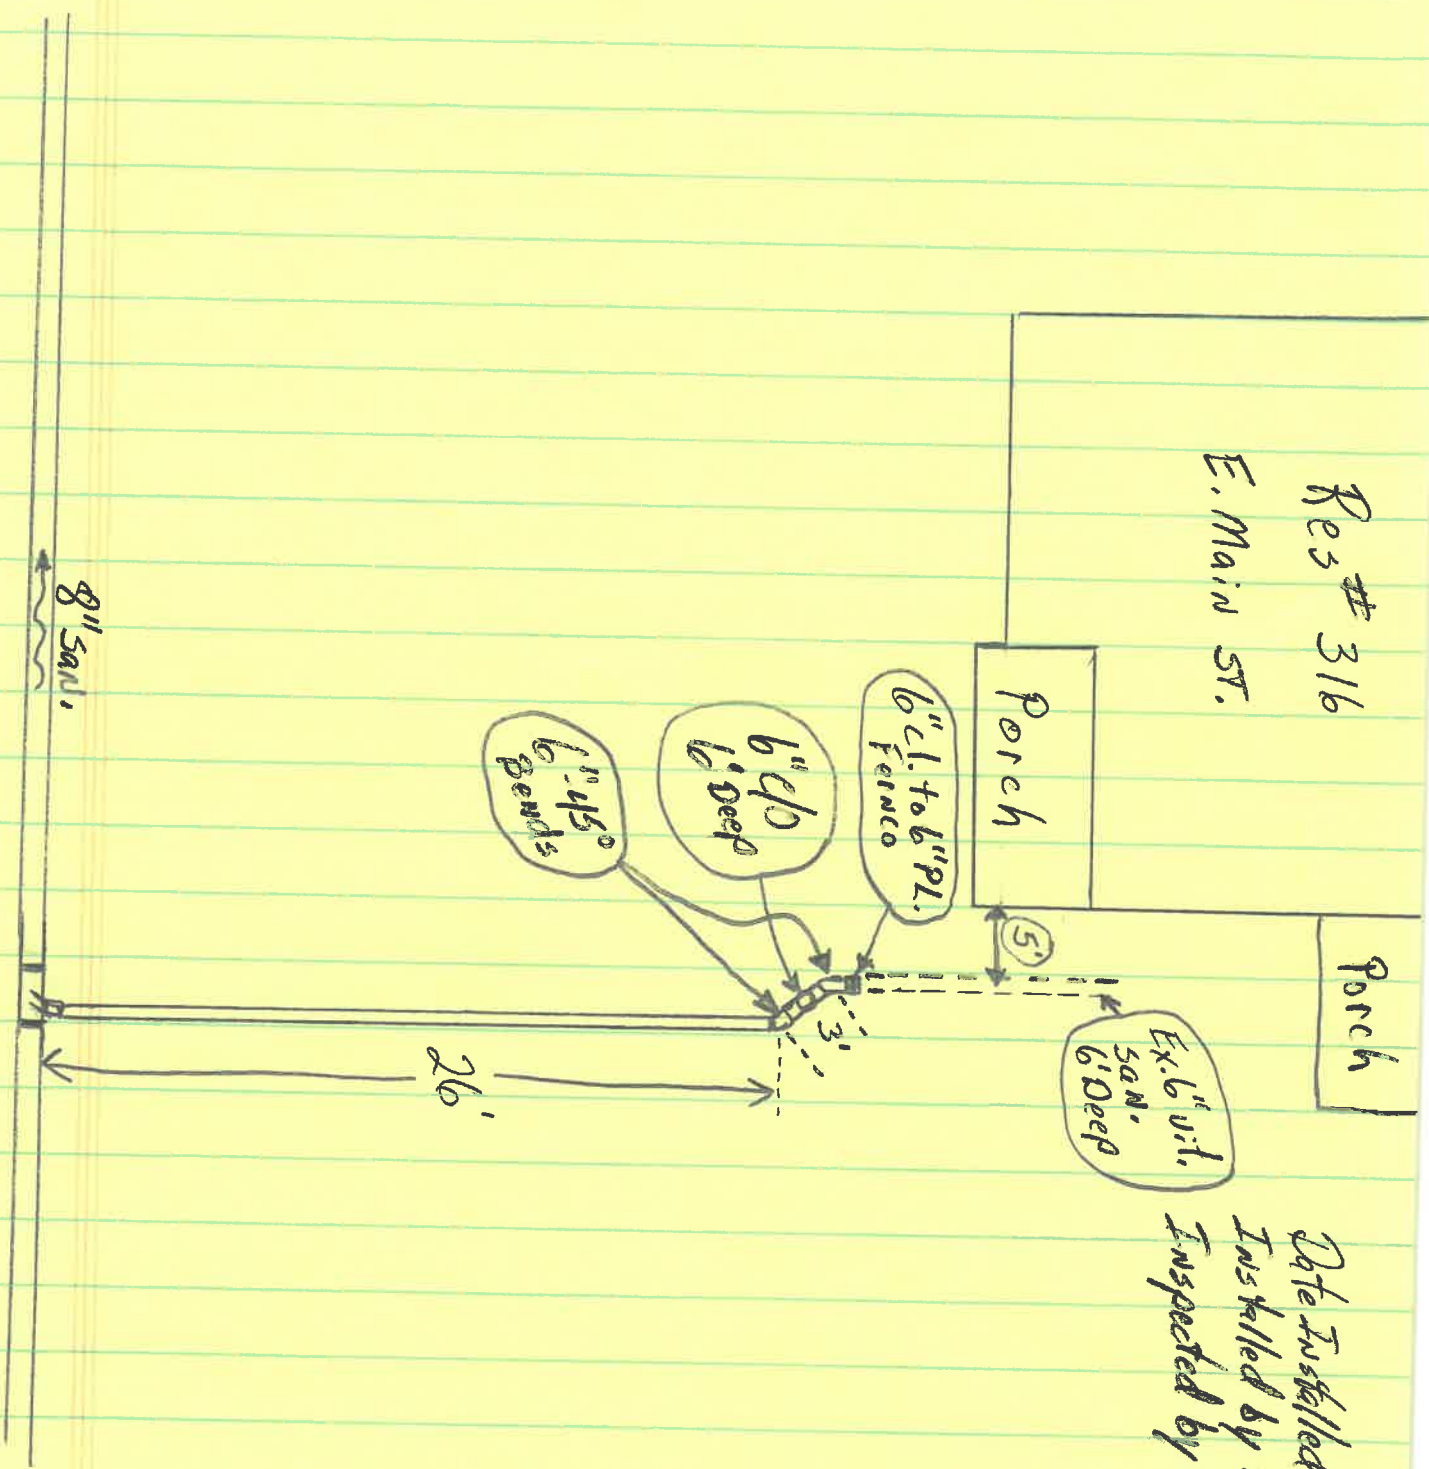

Res # 316
E. Main St.

Date Installed: 10-29-04
Installed by: B. Hill's Excav.
Inspected by: Rex Mall

Res # 316

E. Main St.

Date Installed: 10-29-04
Installed by: P. Hill's Excav.
Inspected by: Rex Mall

Res # 316
E. Main ST.

Date Installed: 10-29-04
Installed by: P. Hill's Erect.
Inspected by: Rex Mall