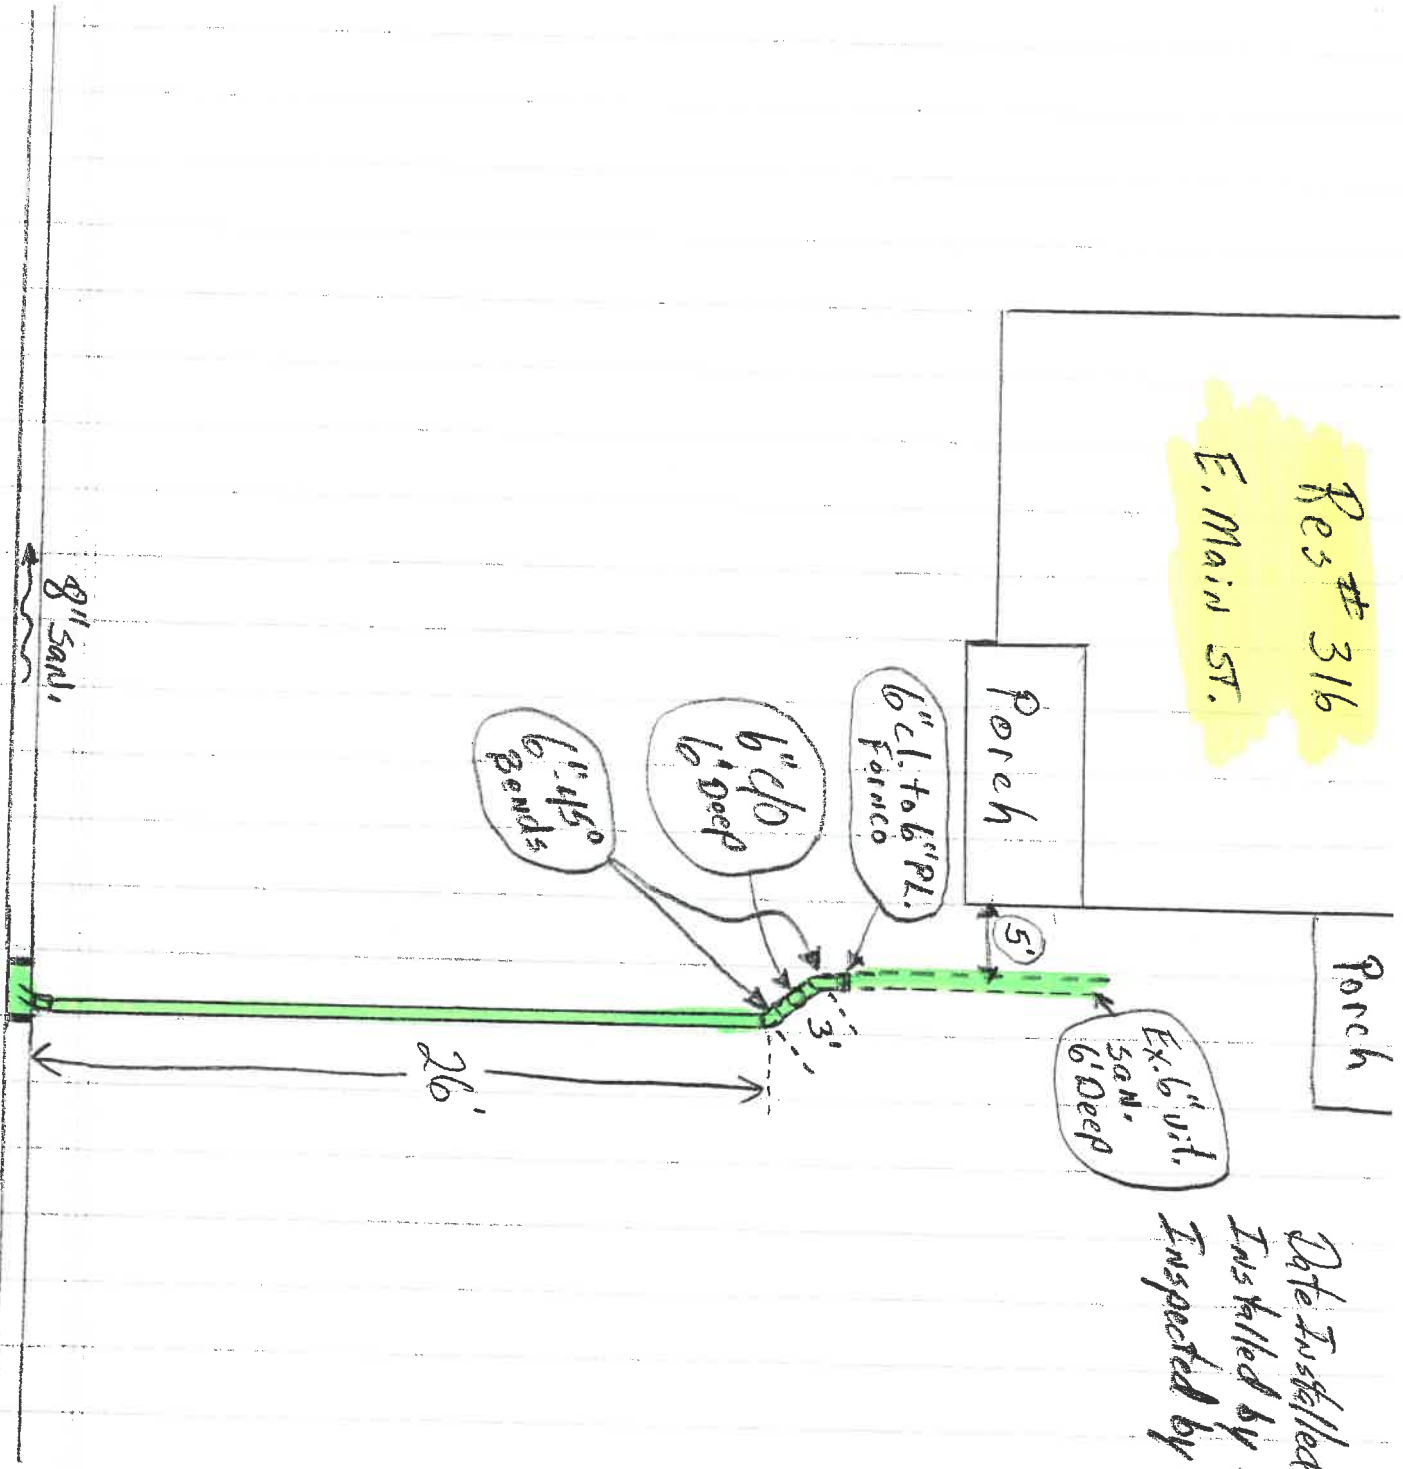

Res # 316
E. Main St.

Date Installed: 10-29-04
Installed by: B. Hill's Excav.
Inspected by: Rex Mall

Res # 316

E. Main St.

Date Installed: 10-29-04
Installed by: P. Hill's Excav.
Inspected by: Rex Mall

Res # 316
E. Main ST.

Date Installed: 10-29-04
Installed by: P. Hill's Erect.
Inspected by: Rex Mall